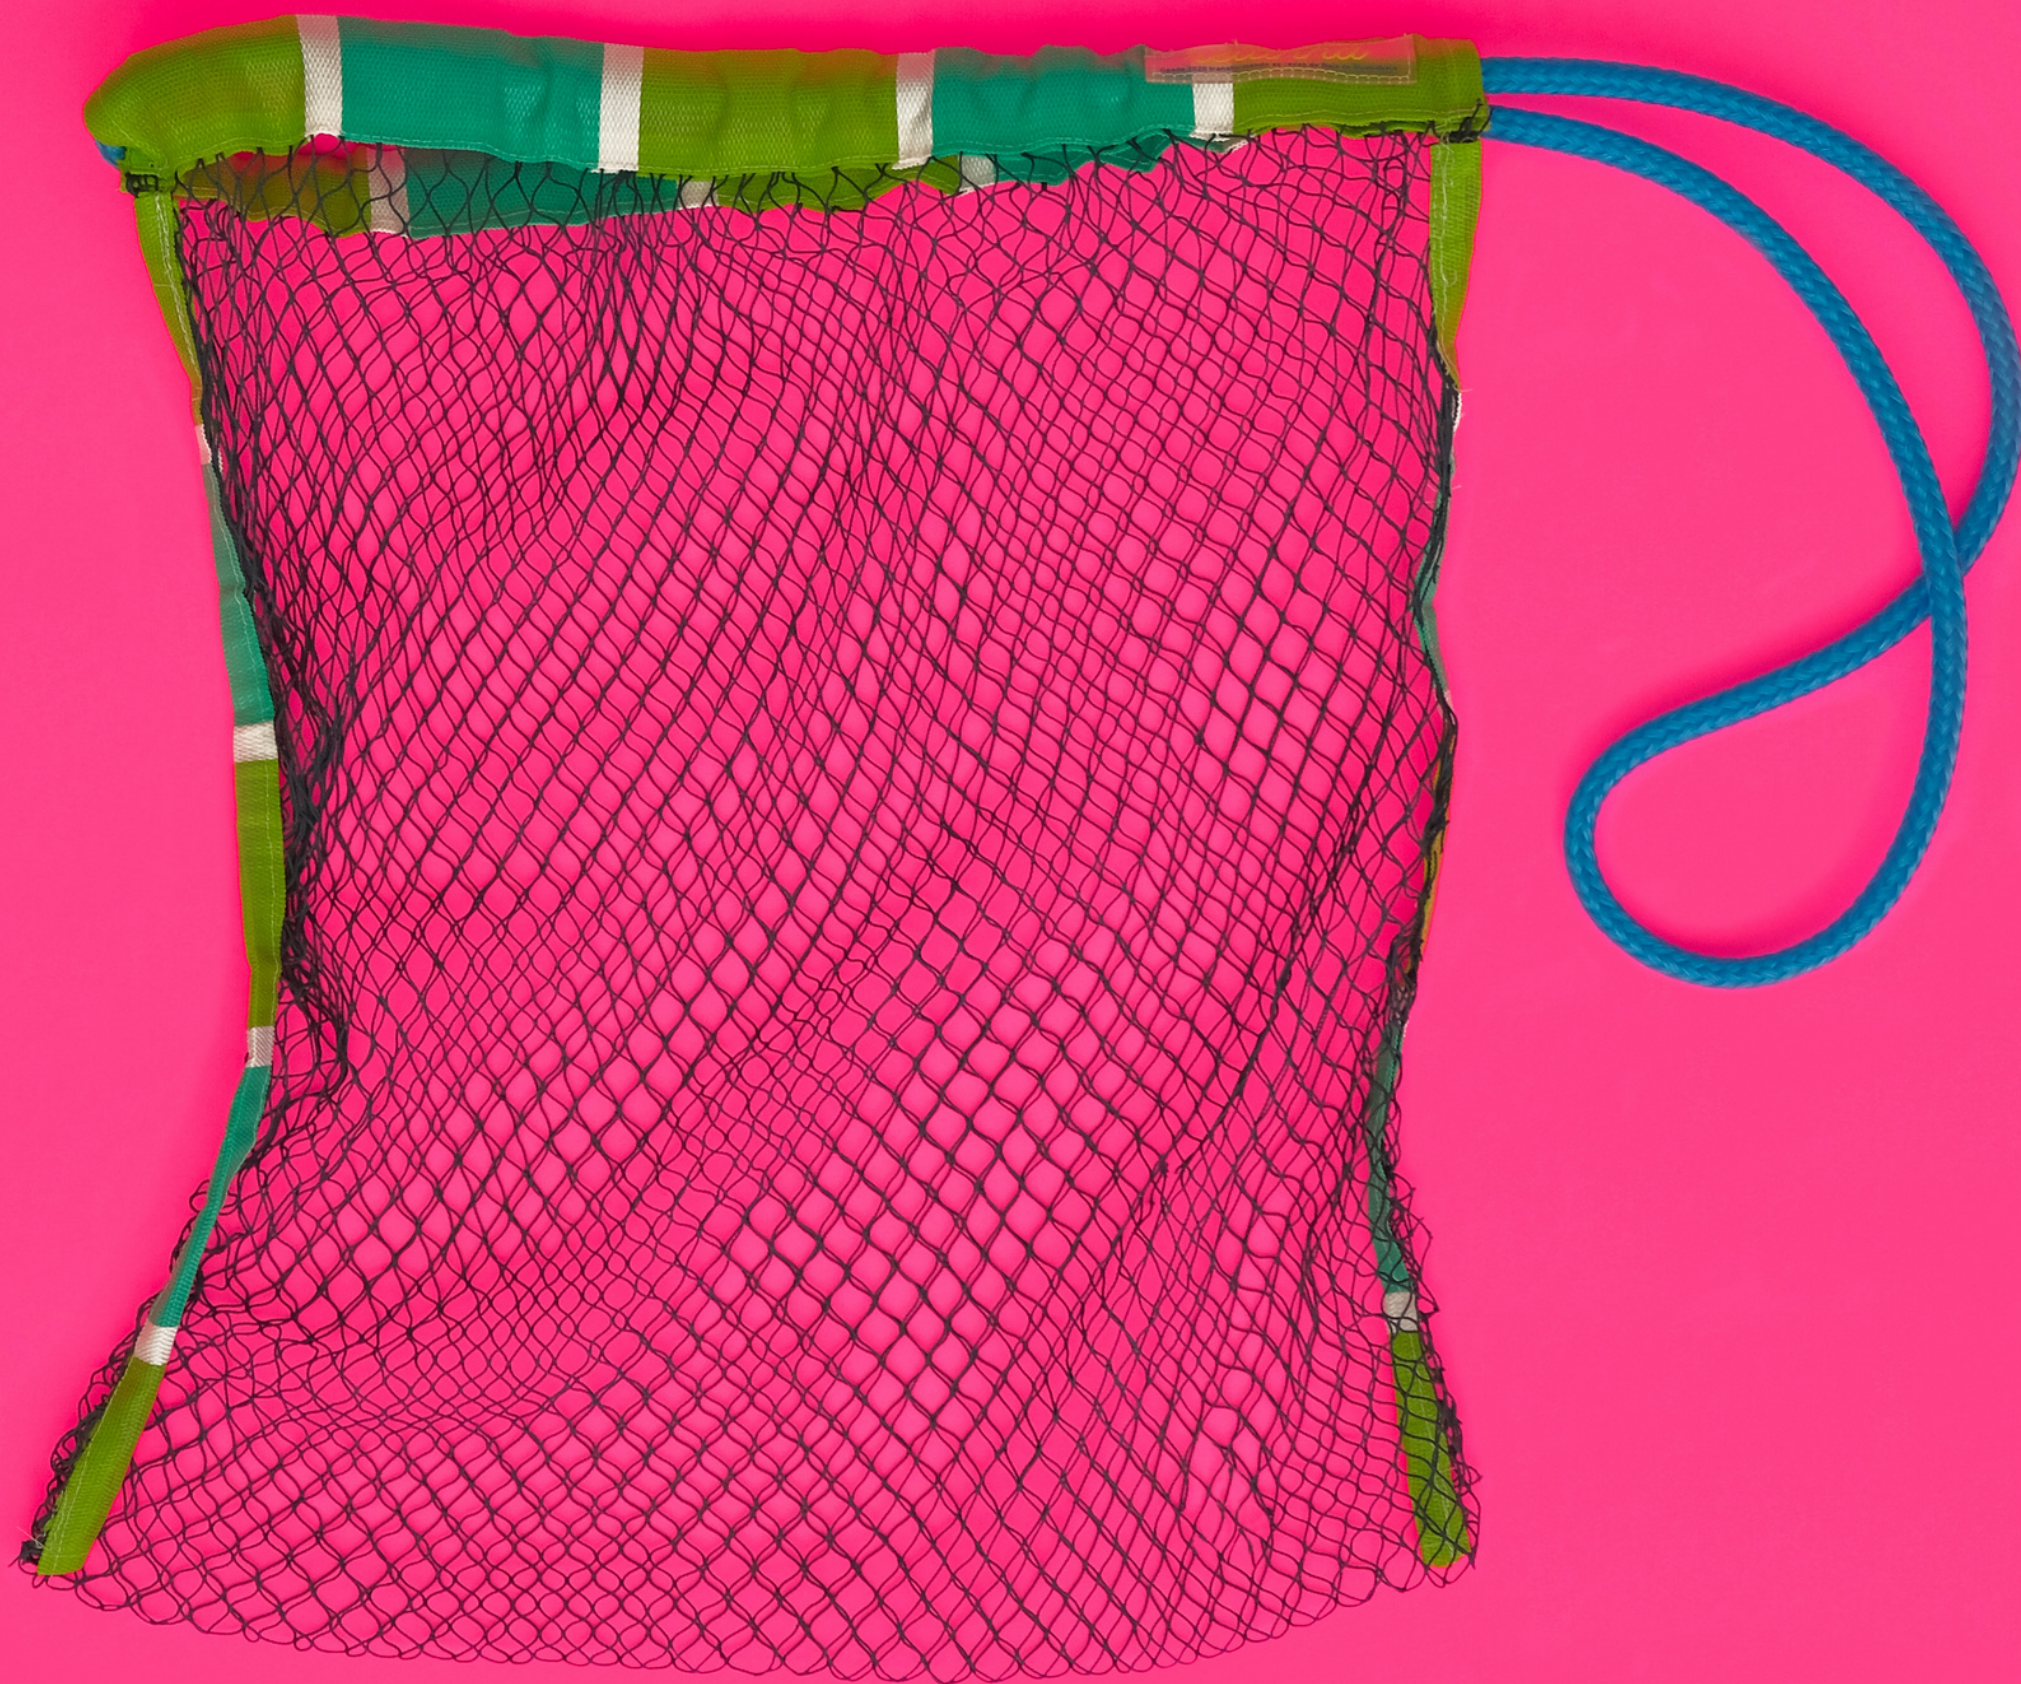

DA PARTE
DAS
ARMADILHAS
Ana Martins Marques

Jurujuba

100%
+ renda
+ autoestima

20
Artesãs

até
100%
+ renda

A photograph of two men on a boat. The man on the left is wearing a striped tank top and white shorts. The man on the right is wearing a white t-shirt with a circular graphic of a boat named 'ANA LUCIA'. The background is a body of water. Two yellow circular callouts are overlaid on the image, containing text in purple. The first callout says 'ZERO descarte' and the second says '5% do valor revertido'.

ZERO
descarte

5%
do valor
revertido

- 300kg
de redes
descartadas

+ de 300
pessoas impactadas
através da educação

redinha
lab

ambev

WS
Wilson, Sons

Rio20
30 