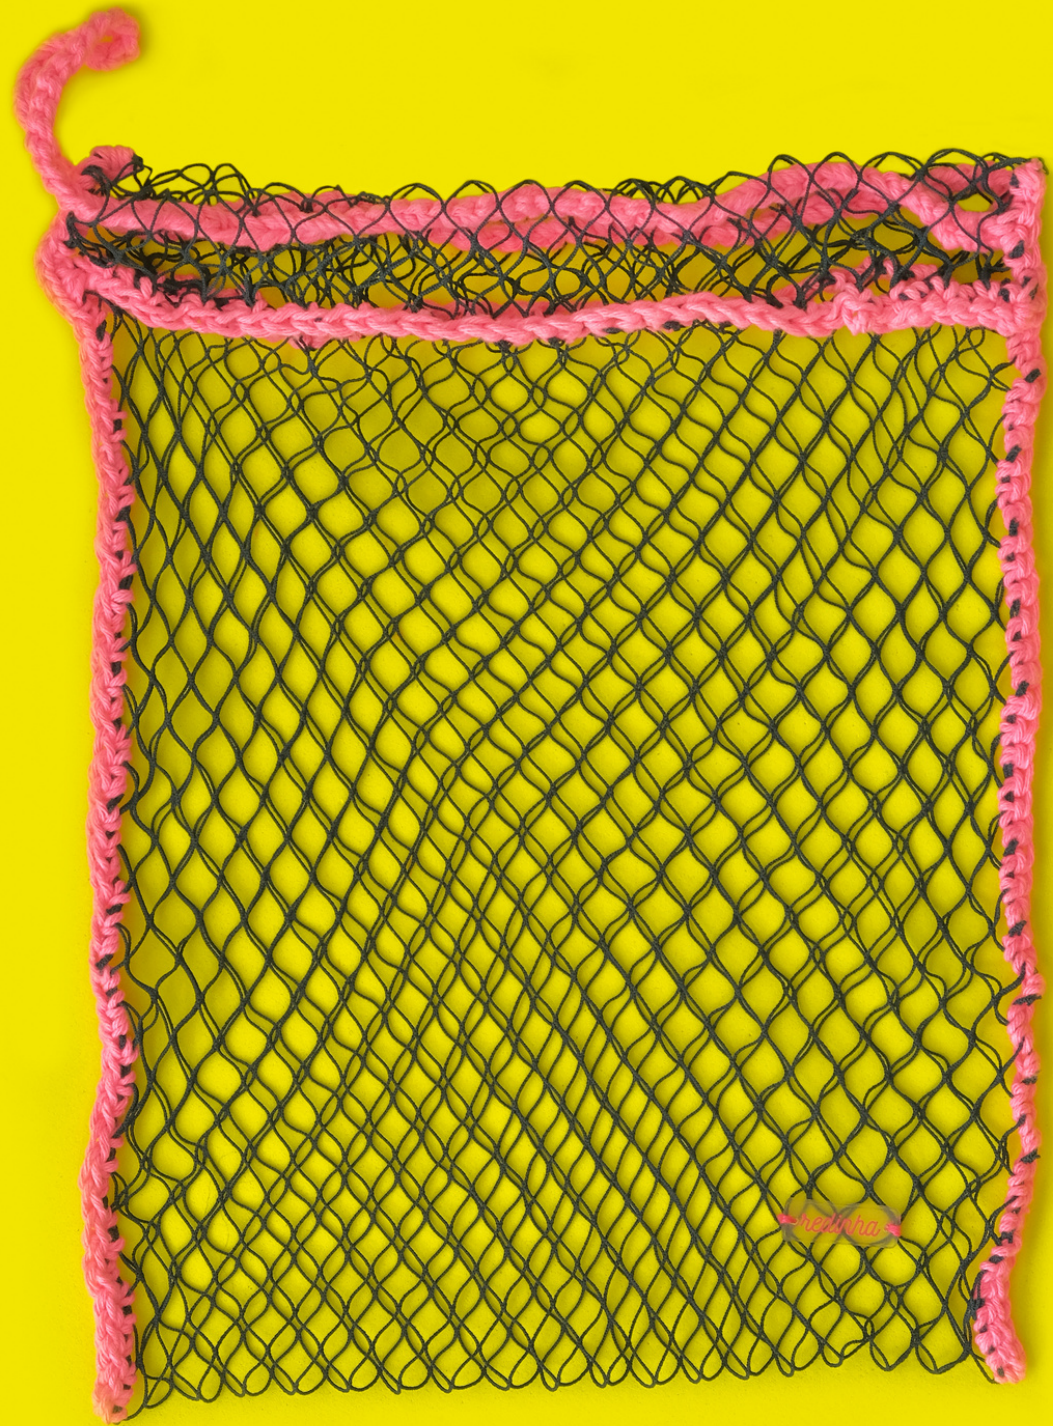

DA PARTE
DAS
ARMADILHAS
Ana Martins Marques

Jurujuba

100%
+ renda
+ autoestima

20
Artesãs

até
100%
+ renda

A photograph of two men on a boat. The man on the left is wearing a striped tank top and white shorts. The man on the right is wearing a white t-shirt with a circular graphic of a boat named 'ANA LUCIA'. The background is a body of water. Two yellow circular callouts are overlaid on the image, containing text in purple. The first callout says 'ZERO descarte' and the second says '5% do valor revertido'.

ZERO
descarte

5%
do valor
revertido

- 300kg
de redes
descartadas

+ de 300
pessoas impactadas
através da educação

redinha
lab

ambev

WS
Wilson, Sons

Rio20
30 