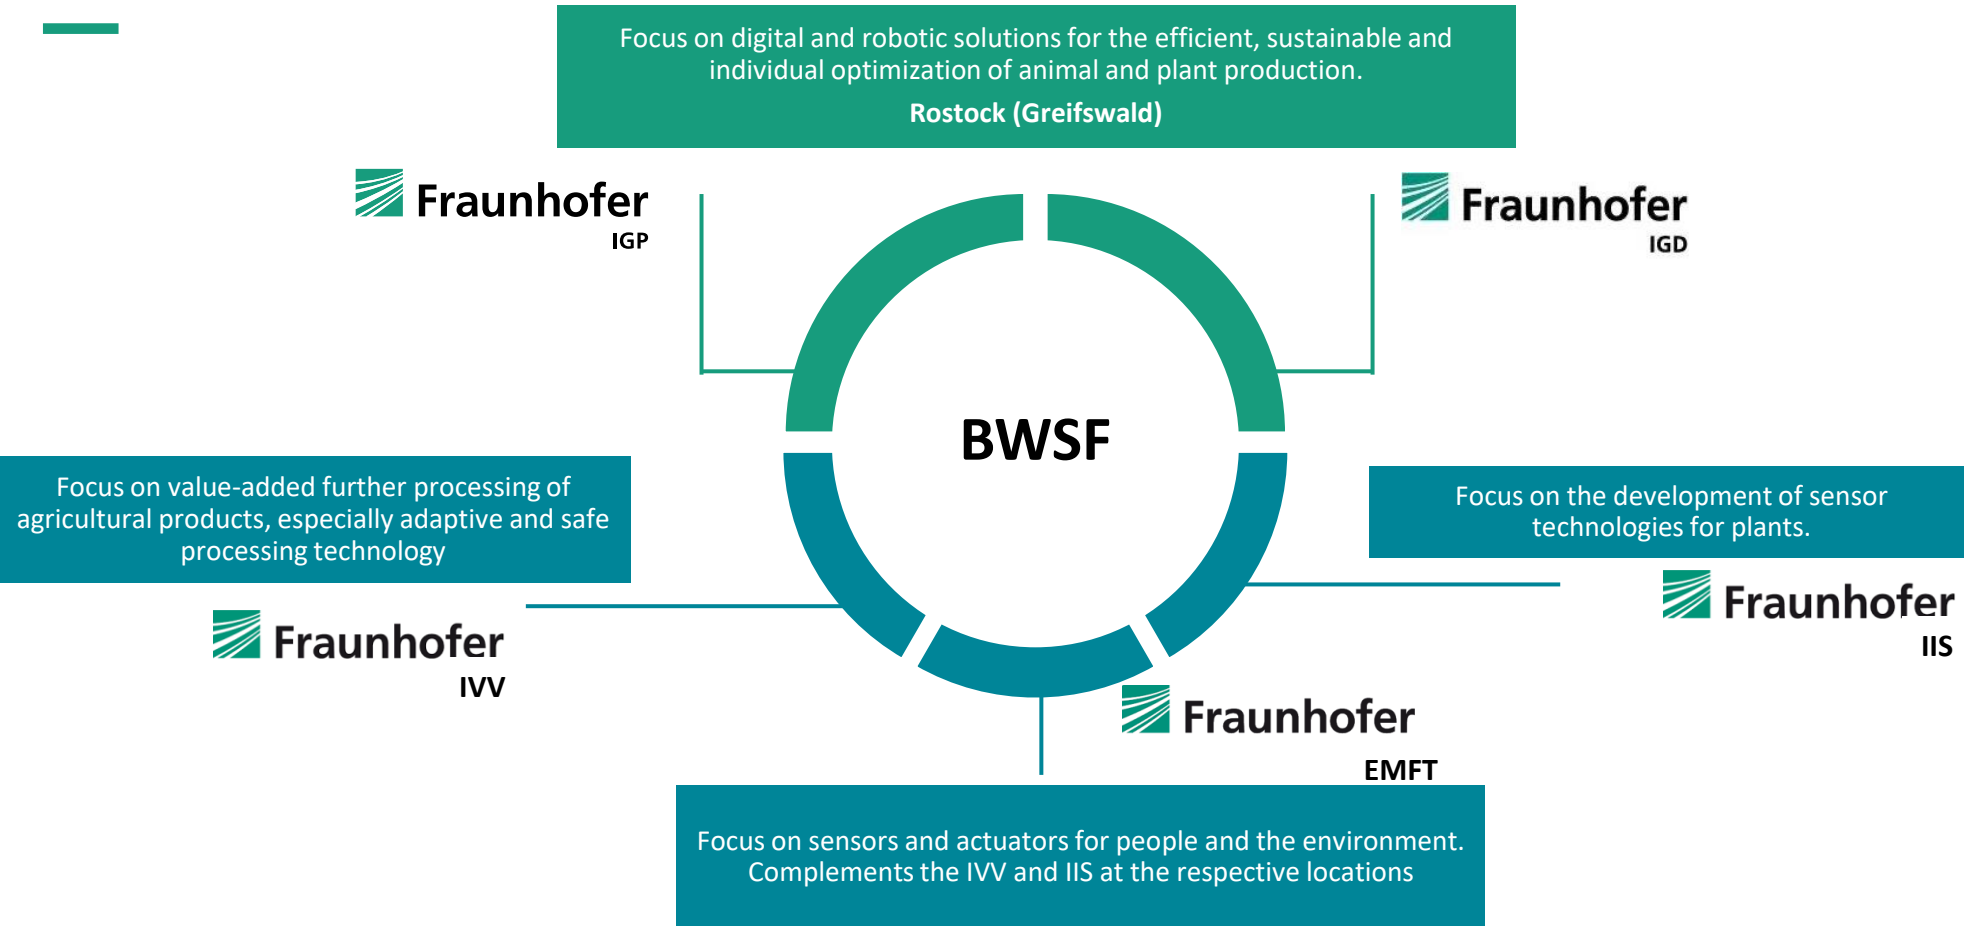

# Biogenic Value Creation and Smart Farming (BVSF) - Network

5 Fraunhofer-Institute – 2 from M-V und 3 from Bayern – built up BVSF -Network

The cooperation is based on complementary, site-specific focal points and includes the development of a common set of methods and the construction of common technology kits in the areas of robotics and automation, sensors, analytics and actuators, AI and big data as well as design, production and process engineering

# Animal Welfare

MVP Universal sensor and data platform for animal welfare using cows as an example