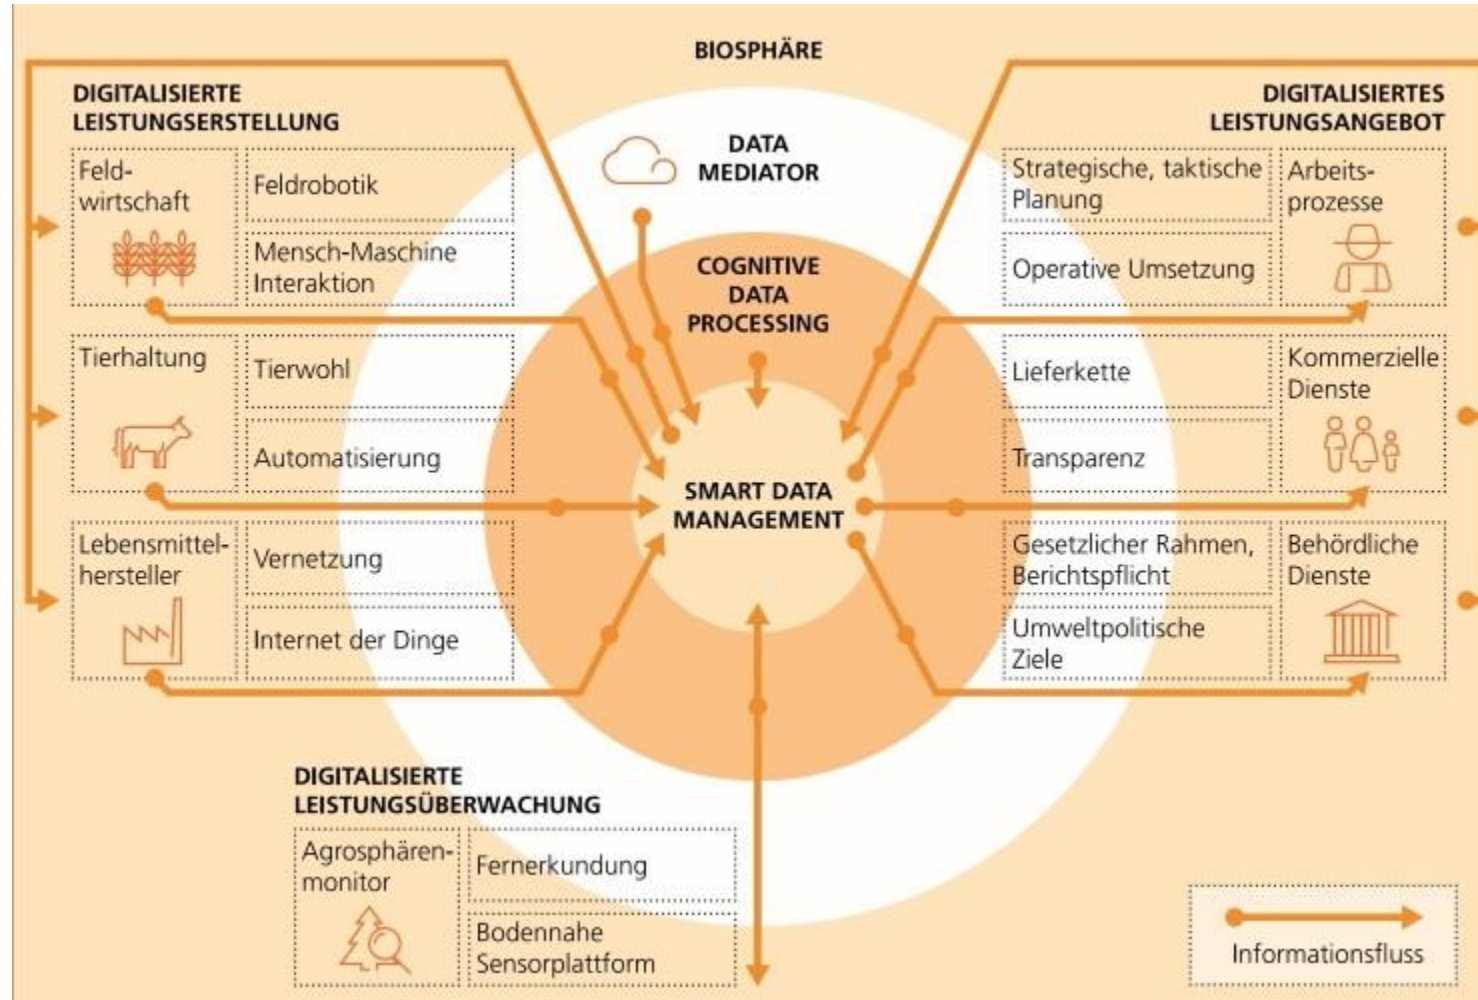

Agricultural data space