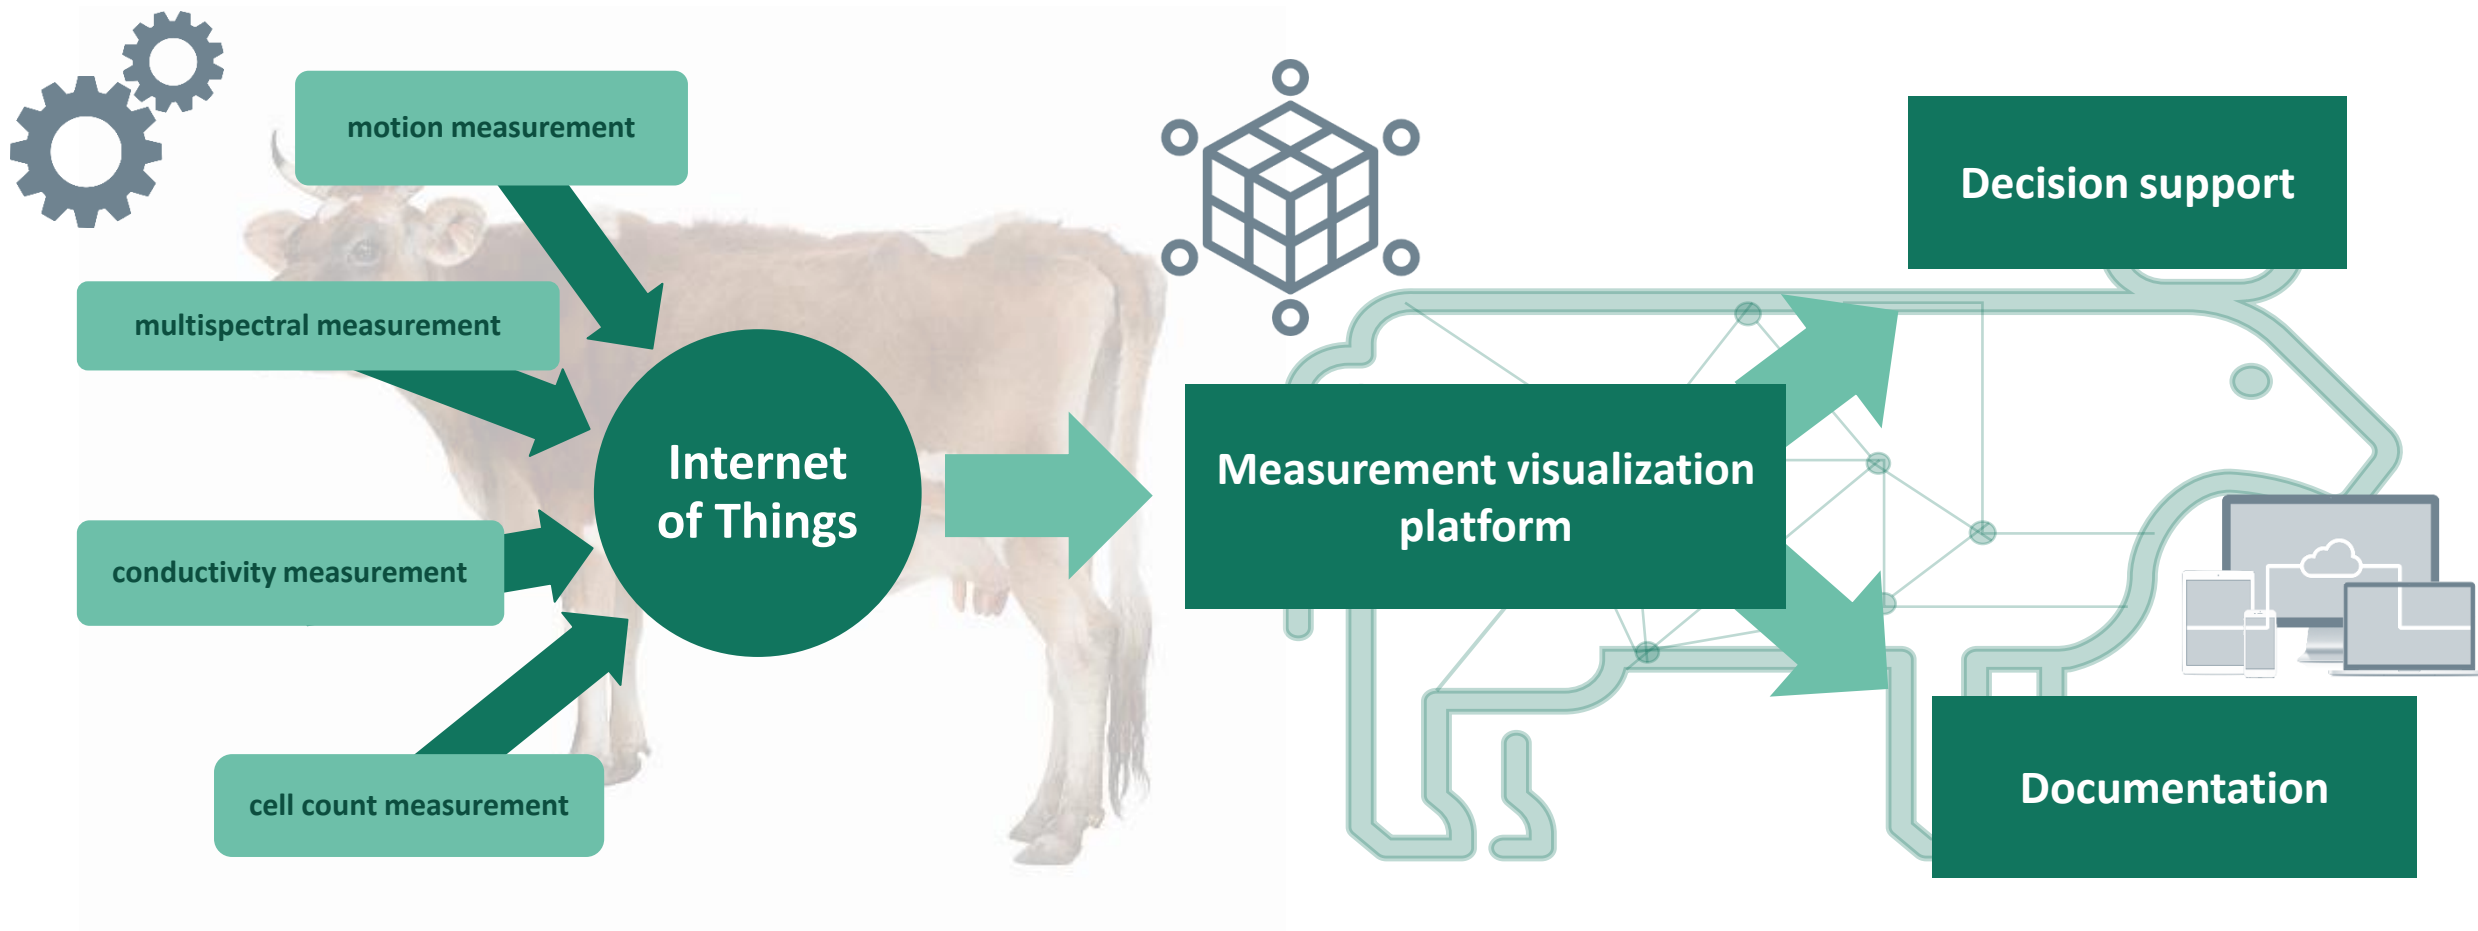

Sketch digital twin