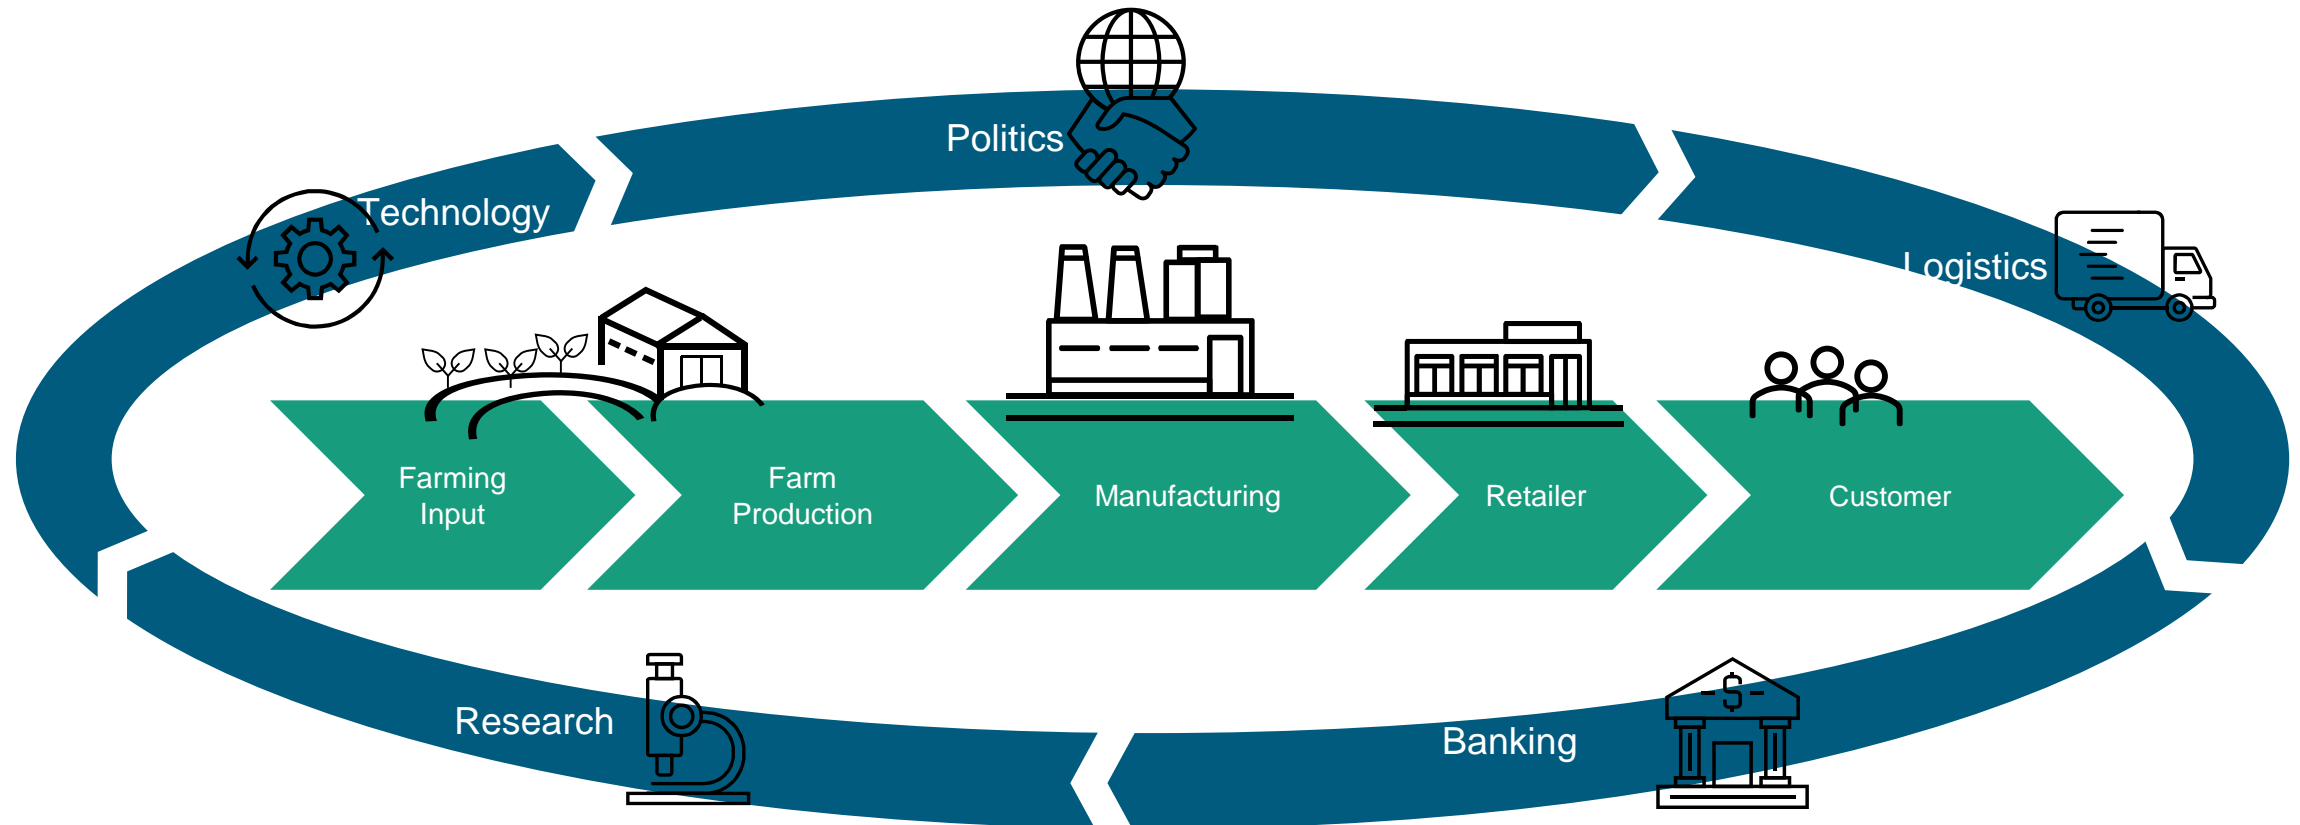

# Biogenic Value Creation and Smart Farming (BVSF) - Network

5 Fraunhofer-Institute – 2 from M-V und 3 from Bayern – built up BVSF -Network

The cooperation is based on complementary, site-specific focal points and includes the development of a common set of methods and the construction of common technology kits in the areas of robotics and automation, sensors, analytics and actuators, AI and big data as well as design, production and process engineering

# Agricultural production as a networked value-added ecosystem

# Animal Welfare

MVP Universal sensor and data platform for animal welfare using cows as an example