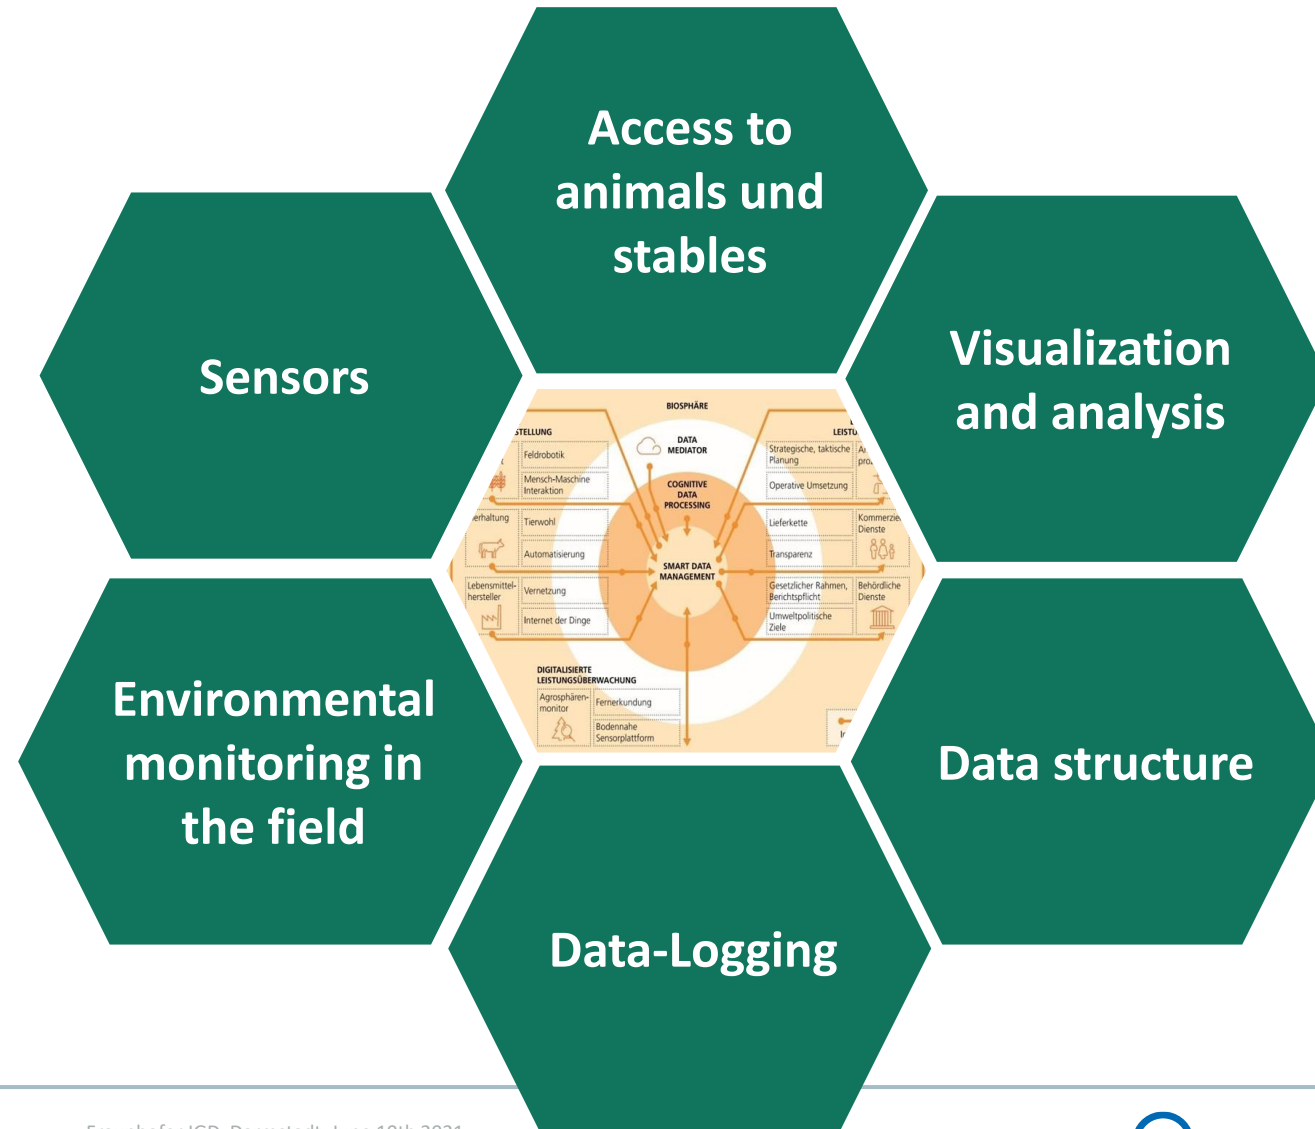

Capabilities from the center?